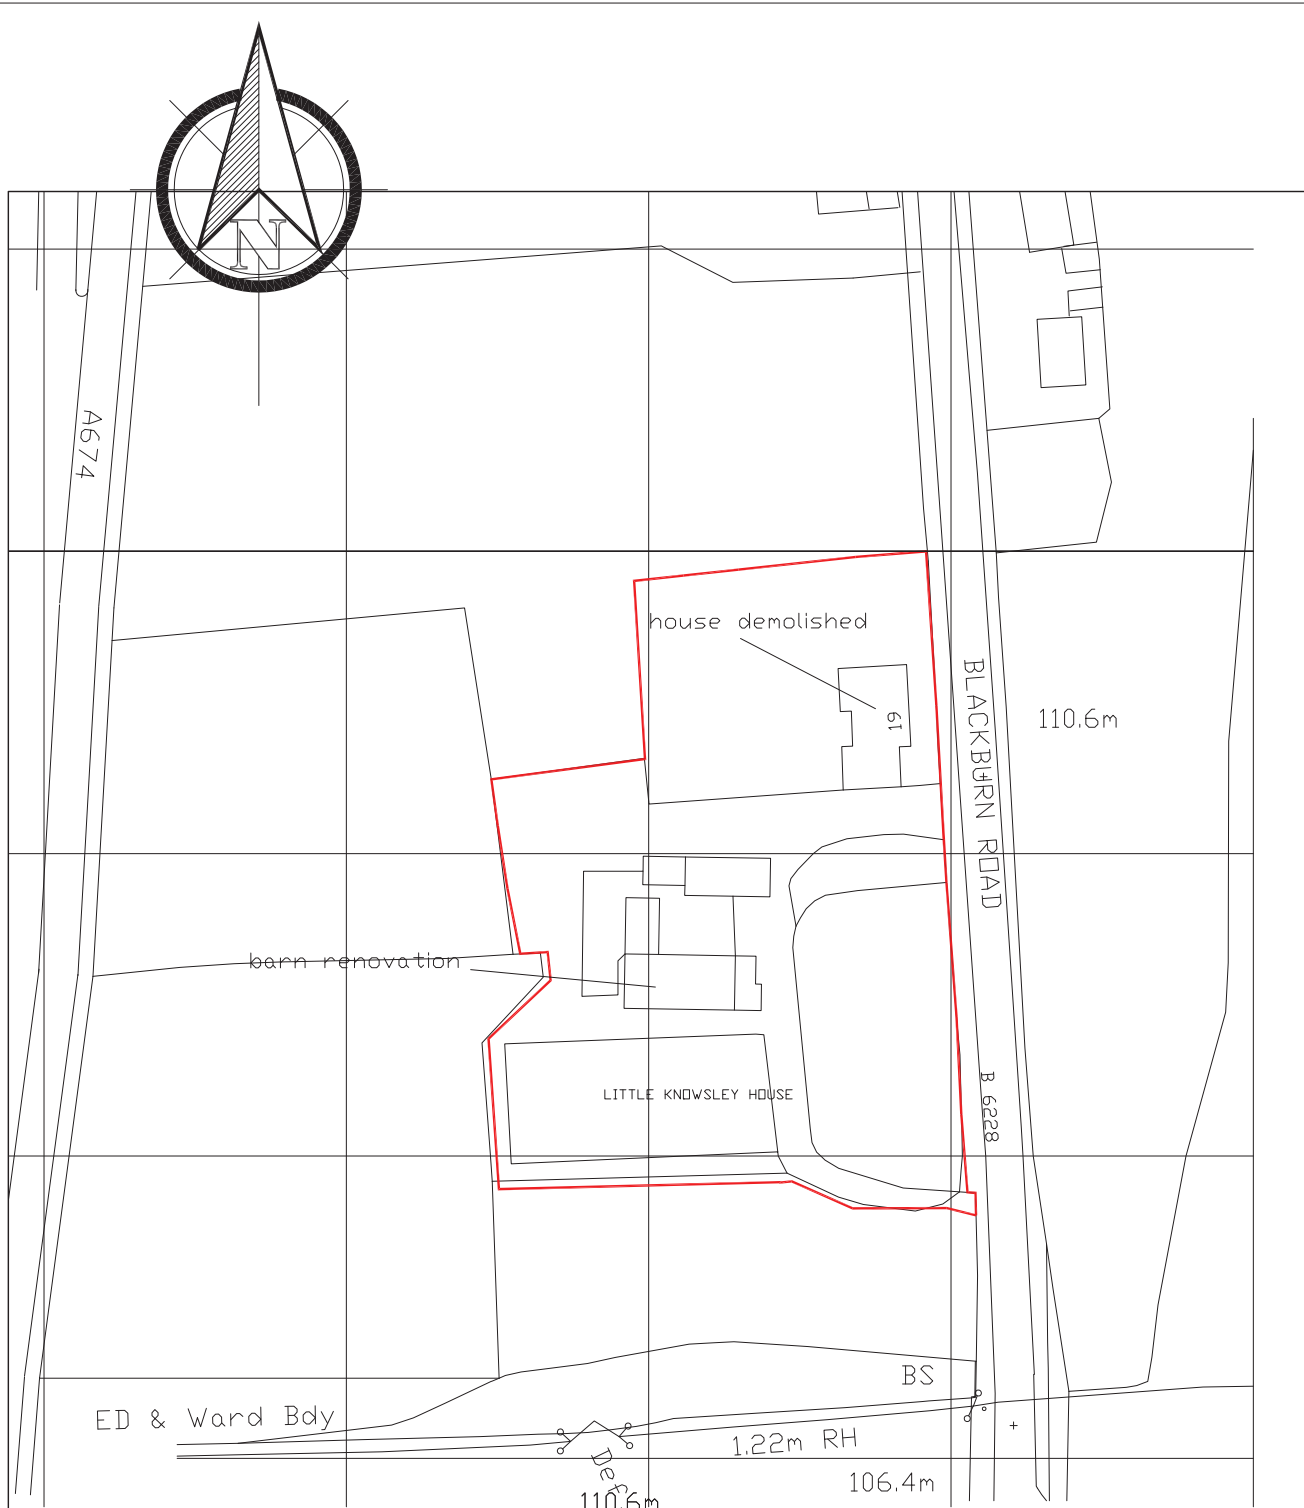

# LITTLE KNOWSLEY HOUSE

REVISIONS	DATE	DRAWN	CHECKED
	MAY 13		

SCALE 1/1250

CLIENT  
LEE BOOTLE

TITLE  
PROPOSED EXTENSION AND CHANGES TO  
LITTLE KNOWSLEY HOUSE  
EXISTING BARN, 19 BLACKBURN RD, WHITTLE-  
WOODS, CHORLEY PR6 8LD

LOCATION PLAN

DRAWING No. 0.02